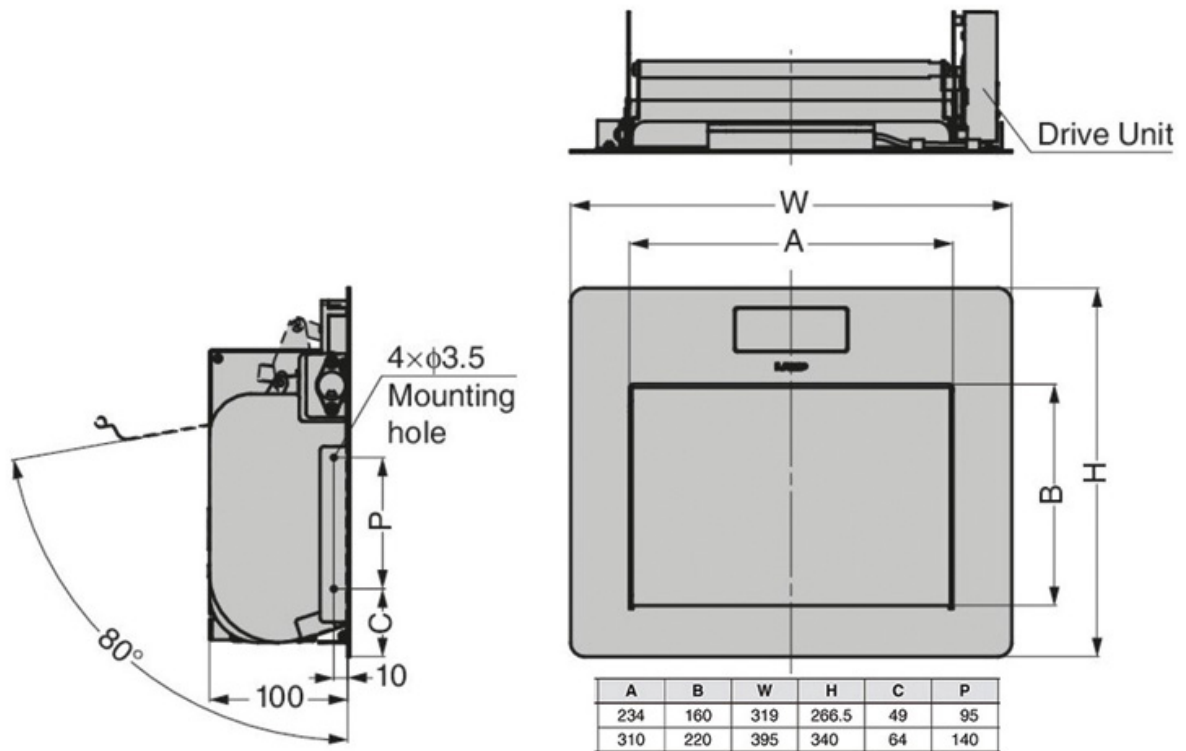

# TRAPPE MULTI-USAGE TOUCHLESS

SUGATSUNE